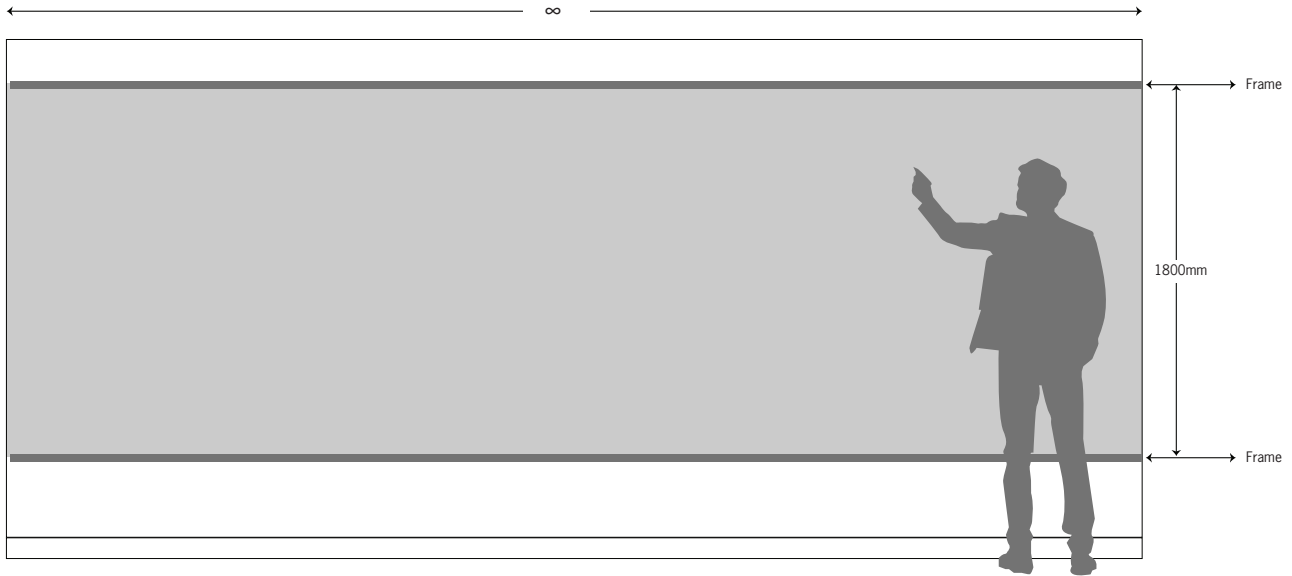

WONDERWALL BAND

Large format rewritable surface

Ref No.

WW001

Product Description	Wonderwall is a writeable wallpaper product that can be applied to any flat surface
Available Sizes	1800mm width Roll length up to 50 meters 0.2mm-1mm thickness
Surface Requirements	Wonderwall can be applied to any smooth and flat surface.
Product Variations (M or P)	Wonderwall is available in magnetic or non magnetic. It can be custom printed, the print is beneath writeable layer, therefore does not affect writeability.
Product Advantages	Guaranteed not to ghost or stain Panel width up to 1800mm Available in magnetic or non magnetic Easy to clean and maintain Custom printable
Installation Options	Wonderwall can be applied in a single horizontal panel, a single vertical panel or a full wall with either a single horizontal join or multiple vertical joins.

Accessories	Board Markers and eraser Pin up magnets Custom made magnetic skins Pen holder - 3mm or 5mm Perspex tray applied directly to the wall Post it Notes – printable, writeable, re usable magnetic post it notes
-------------	---

Frame Options